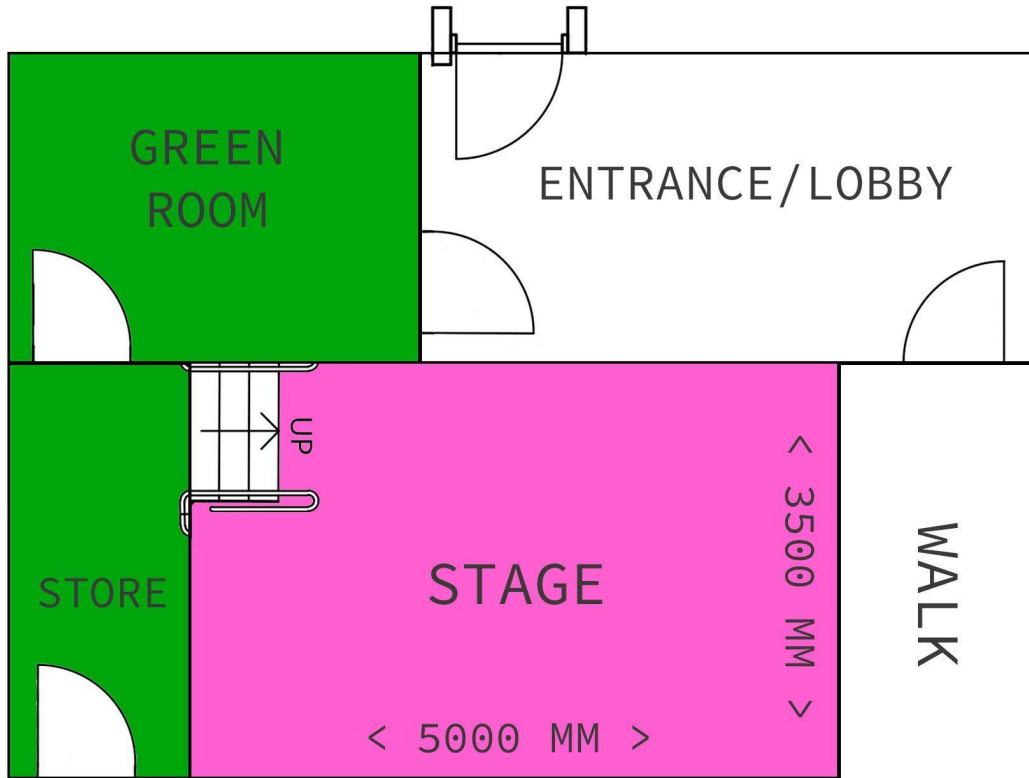

## **BACKLINE**

**Drum Kit** - Pearl Masters MCX  
Maple (22"K, 12"R, 16" F)  
(own breakables)

**Bass Cabinet** - Ampeg Classic  
Series 810E  
(own head)

## **DJ EQUIPMENT**

Pioneer DJM 900nxs mixer  
2x Pioneer CDJ 2000  
2x Technics 1200 mk2 turntables

SYDNEY ROAD

AUDIENCE

**STAGE DIMENSIONS**

Depth - 3500mm

Width - 5000mm

Height - 580mm